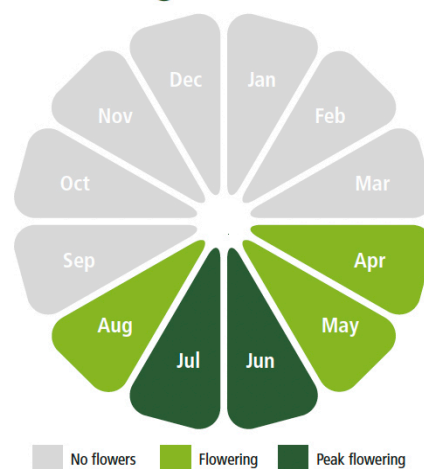

Flowering Times

Harrowden

All enquiries Tel: 01832 776005 or Email: info@compositегardenbuildings.co.uk

See more online visit: www.compositегardenbuildings.co.uk