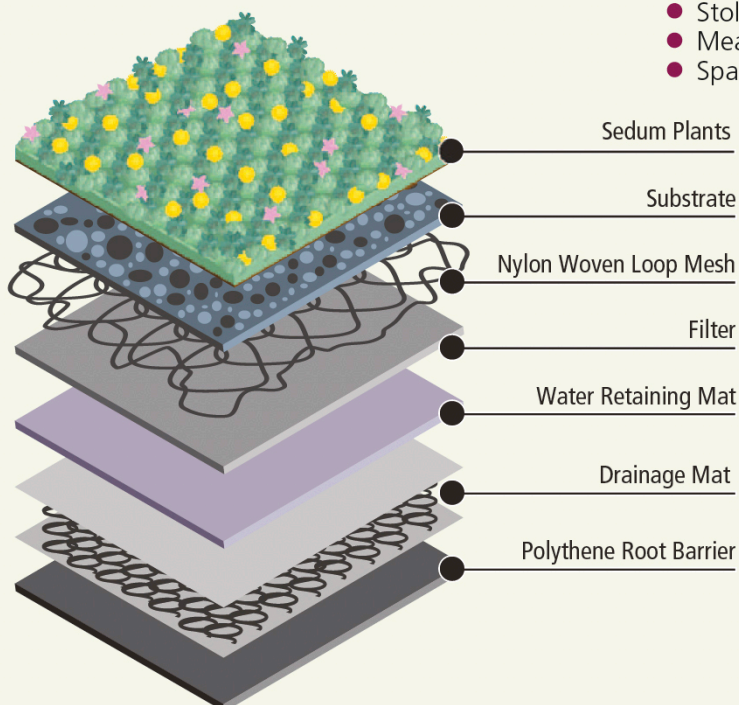

Drought tolerant – only requiring occasional watering during long spells of dry weather.

Very low maintenance.

Prefers a neutral to slightly alkaline pH but can tolerate acidic soils - for installation on a roof this product requires no additional growing medium.

Ideal for:

Flat roofs with a pitch of less than 3°.

Requires a smooth non-corrugated surface.

Ground installation on flat level solid surfaces.

What's in our Enviromat® Flat Roof Kit

- White Stonecrop (Sedum album)
- Ellacombianum (Sedum ellacombianum)
- Orange Stonecrop (Sedum floriferum)
- Czar's Gold (Sedum hybridum)
- Montanum Orientale (Sedum montanum)
- Gold Sedum (Sedum kamtchaticum)
- Oregon Stonecrop (Sedum oreganum)
- Widow's Cross (Sedum pulchellum)
- Crooked Yellow Stonecrop (Sedum reflexum)
- Angelina (Sedum rupestre)
- Tasteless Stonecrop (Sedum sexangulare)
- Purple Carpet (Sedum spurium coccineum)
- Summer Glory (Sedum spurium)
- Wormleaf Stonecrop (Sedum stenopetalum)
- Stolon Stonecrop (Sedum stoloniferum)
- Meadow Saxifrage (Saxifraga granulata)
- Spanish Stonecrop (Sedum hispanicum)